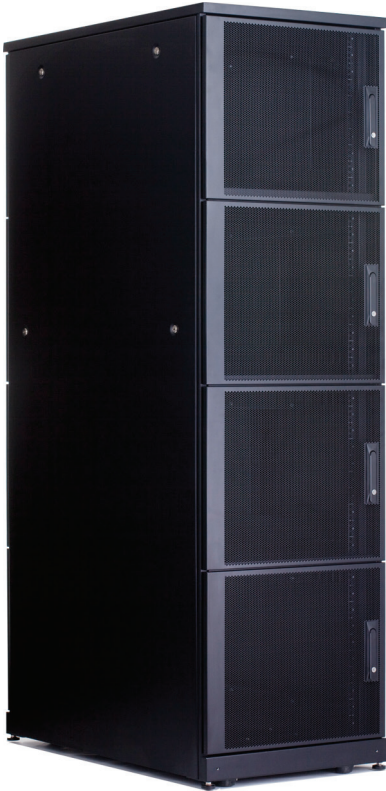

## ARION CO-LOCATION SERIES

The Co-location series provides a secure and highly versatile solution for facilities that offer co location services.

Available in 2 , 3 or 4 compartment configurations, our Colo enclosure provides complete integrity between compartments, plus optimized cable and air management. Standard swing handles can be ordered with different key numbers and optional code lock swing handles are also available.

### Features

- Sealed cable channels accessible only to individual user
- Depth adjustable 19" mounting rails
- Field reversible doors with 135 degree opening radius
- High density perforated doors with provision to mount fan on rear door
- Optional security panel replaces standard side panel when two or more enclosures are bayed together
- Optional 3 digit code lock or profile cylinder swing handles for additional security

### Our Standard Configurations

- Arion co location series is available in 600 mm wide by 1000 mm deep at 42U height.
- Color: Low gloss textured black
- Packing can be bulk packed, assembled or kitted.