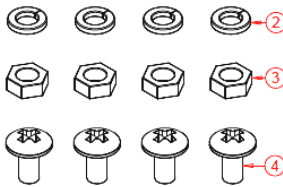

Document Wallet for Arion Rack Product Information

Convenient way to keep frequently used data, setup CD-ROM or DVD inside the rack.

Features

- Direct access
- Mounted to inside door
- Light weight
- RoHS compliance
- Conforms to ASTM D610-01 and ASTM B117 (500 hours salt spray test)

Materials/Finish

- High grade cold rolled steel 0.9 mm thickness.
- Powder coat finish preceded by 5 stage iron phosphate pretreatment.
- Standard color is low gloss black.

Part Code	Description
DCW250BLK	Document Wallet

Dimensions

Parts List

Description	Quantity
1. Document Wallet	1 piece
2. Spring washer M3	4 pieces
3. Flat washer M3	4 pieces
4. Umbrella Phillips M3x8	4 pieces

Installation

1. Put Document Wallet at your desire location on Double door.
2. Align four holes on Document Wallet to be the same center as holes on Double door.
3. Fix Document wallet to Double door with four of spring washer flat washer and M3x8 umbrella Phillips screw.
4. Tighten screws with torque 15-20 inched lbs.