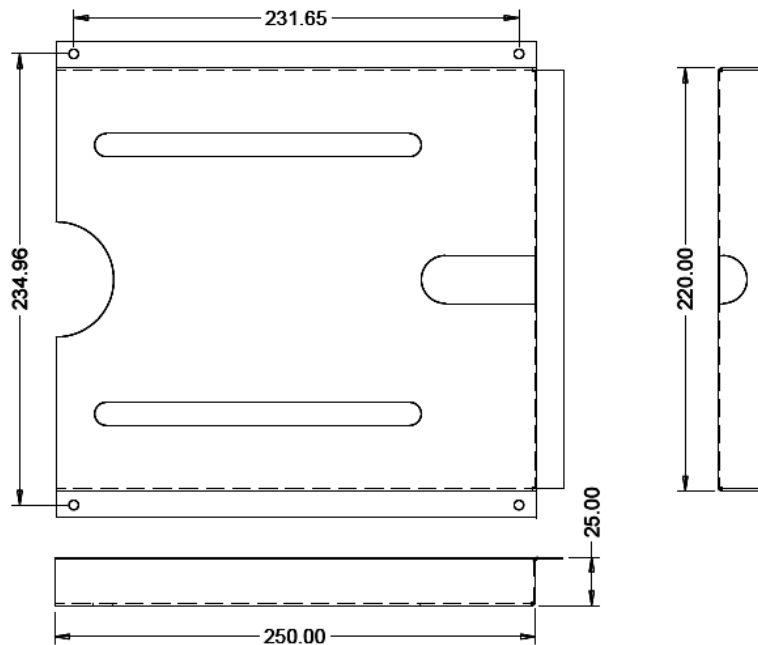

Document Wallet for Arion Rack Product Information

Convenient way to keep frequently used data, setup CD-ROM or DVD inside the rack.

Features

- Direct access
- Mounted to inside door
- Light weight
- RoHS compliance
- Conforms to ASTM D610-01 and ASTM B117 (500 hours salt spray test)

Materials/Finish

- High grade cold rolled steel 0.9 mm thickness.
- Powder coat finish preceded by 5 stage iron phosphate pretreatment.
- Standard color is low gloss black.

Part Code	Description
DCW250BLK	Document Wallet

Dimensions

Parts List

Description	Quantity
1. Document Wallet	1 piece
2. Spring washer M3	4 pieces
3. Flat washer M3	4 pieces
4. Umbrella Phillips M3x8	4 pieces

Installation

1. Put Document Wallet at your desire location on Double door.
2. Align four holes on Document Wallet to be the same center as holes on Double door.
3. Fix Document wallet to Double door with four of spring washer flat washer and M3x8 umbrella Phillips screw.
4. Tighten screws with torque 15-20 inched lbs.