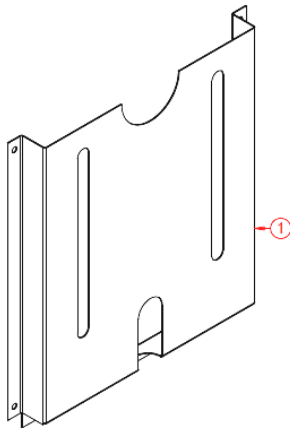

Document Wallet for Arion Rack Product Information

Convenient way to keep frequently used data, setup CD-ROM or DVD inside the rack.

Features

- Direct access
- Mounted to inside door
- Light weight
- RoHS compliance
- Conforms to ASTM D610-01 and ASTM B117 (500 hours salt spray test)

Materials/Finish

- High grade cold rolled steel 0.9 mm thickness.
- Powder coat finish preceded by 5 stage iron phosphate pretreatment.
- Standard color is low gloss black.

Part Code	Description
DCW250BLK	Document Wallet

Dimensions

Parts List

Description	Quantity
1. Document Wallet	1 piece
2. Spring washer M3	4 pieces
3. Flat washer M3	4 pieces
4. Umbrella Phillips M3x8	4 pieces

Installation

1. Put Document Wallet at your desire location on Double door.
2. Align four holes on Document Wallet to be the same center as holes on Double door.
3. Fix Document wallet to Double door with four of spring washer flat washer and M3x8 umbrella Phillips screw.
4. Tighten screws with torque 15-20 inched lbs.