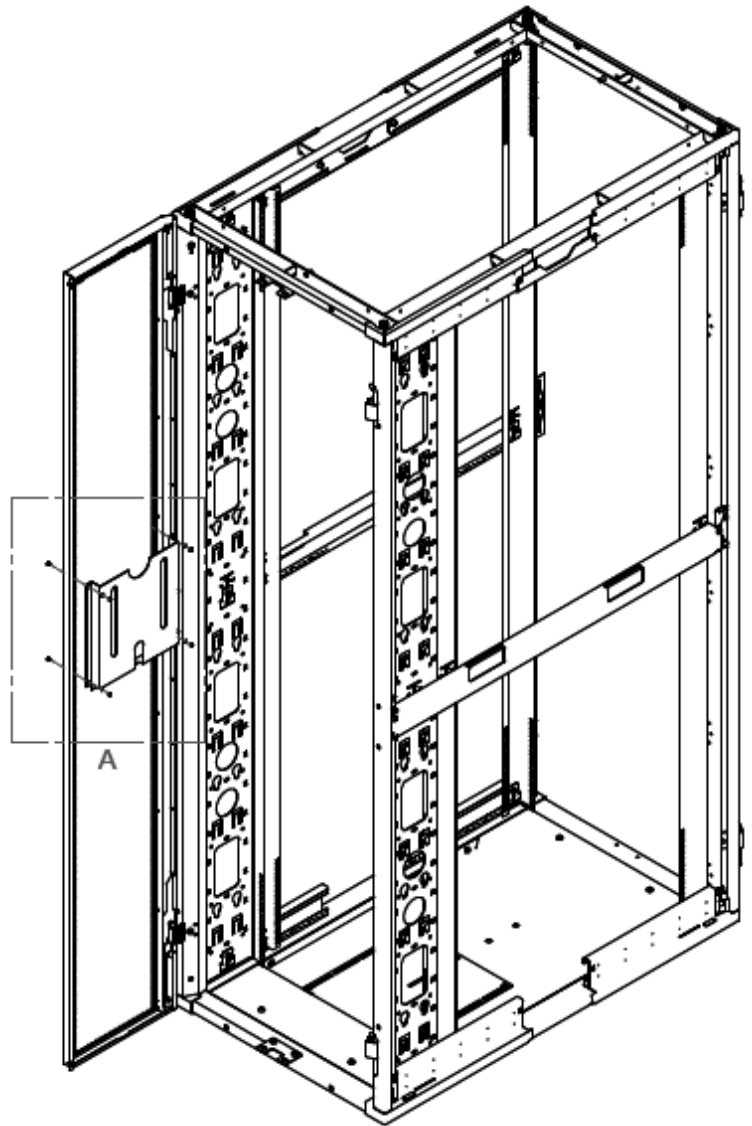

Note : Torque 15-20 in lbs