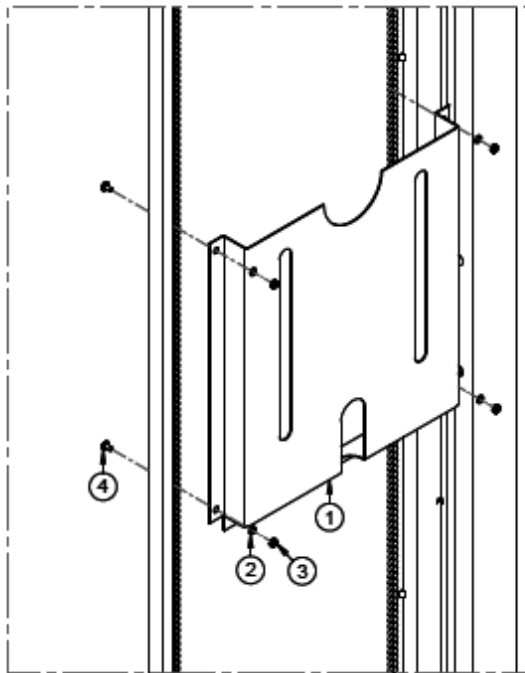

Dimensions

Parts List

Description	Quantity
1. Document Wallet	1 piece
2. Spring washer M3	4 pieces
3. Flat washer M3	4 pieces
4. Umbrella Phillips M3x8	4 pieces

Installation

1. Put Document Wallet at your desire location on Double door.
2. Align four holes on Document Wallet to be the same center as holes on Double door.
3. Fix Document wallet to Double door with four of spring washer flat washer and M3x8 umbrella Phillips screw.
4. Tighten screws with torque 15-20 inched lbs.